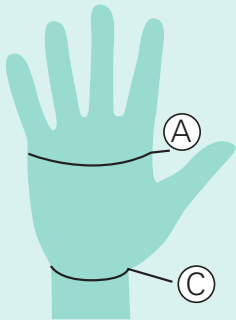

Size Chart For Juzo[®] Compression Hand Wrap

Note: This size chart is not intended to replace a professional fitting by a qualified fitter.

	XS	S	M	L	XL
A	15.5 - 17.5cm 6" - 6 3/4"	17.5 - 19.5cm 6 3/4" - 7 3/4"	19.5 - 22cm 7 3/4" - 8 3/4"	22 - 24.5cm 8 3/4" - 9 1/2"	24.5 - 28cm 9 1/2" - 11"
C	13-17cm 5" - 6 1/2"	15-19cm 5 3/4" - 7 1/2"	17-21.5cm 7 1/2" - 8 1/2"	20-24cm 8" - 9 1/4"	21-25cm 8 1/4" - 9 3/4"

Fit using point A