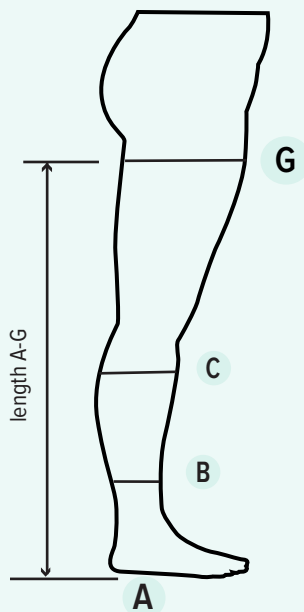

Size Charts For Move Thigh High Stockings

Juzo Move Thigh High

3611 / 3612, 20-30 & 30-40 mmHg

	I	II	III	IV	V
G	41-60 cm 16 1/4" - 23 1/2"	50-68 cm 19 1/2" - 26 3/4"	54-75 cm 21 1/4" - 29 1/2"	57-79 cm 22 1/2" - 31"	62-85 cm 24 1/2" - 33 1/2"
G w/silicone	45-55 cm 17 3/4" - 21 1/2"	50-61 cm 19 1/2" - 24"	54-68 cm 21 1/4" - 26 3/4"	57-73 cm 22 1/2" - 28 3/4"	62-78 cm 24 1/2" - 30 3/4"
C	29-38 cm 11 1/2" - 15"	34-43 cm 13 1/4" - 17"	37-49 cm 14 1/2" - 19 1/4"	41-53 cm 16 1/4" - 21"	46-58 cm 18" - 23"
B	18-21 cm 7" - 8 1/4"	21-24 cm 8 1/4" - 9 1/2"	24-27 cm 9 1/2" - 10 3/4"	27-31 cm 10 3/4" - 12 1/4"	31-35 cm 12 1/4" - 13 3/4"

AG Regular- 28 1/4 - 32 3/4" / 72-83 cm
 AG Short ---- 24 3/4 - 28 1/4" / 63-72 cm

PCSZ-01-70